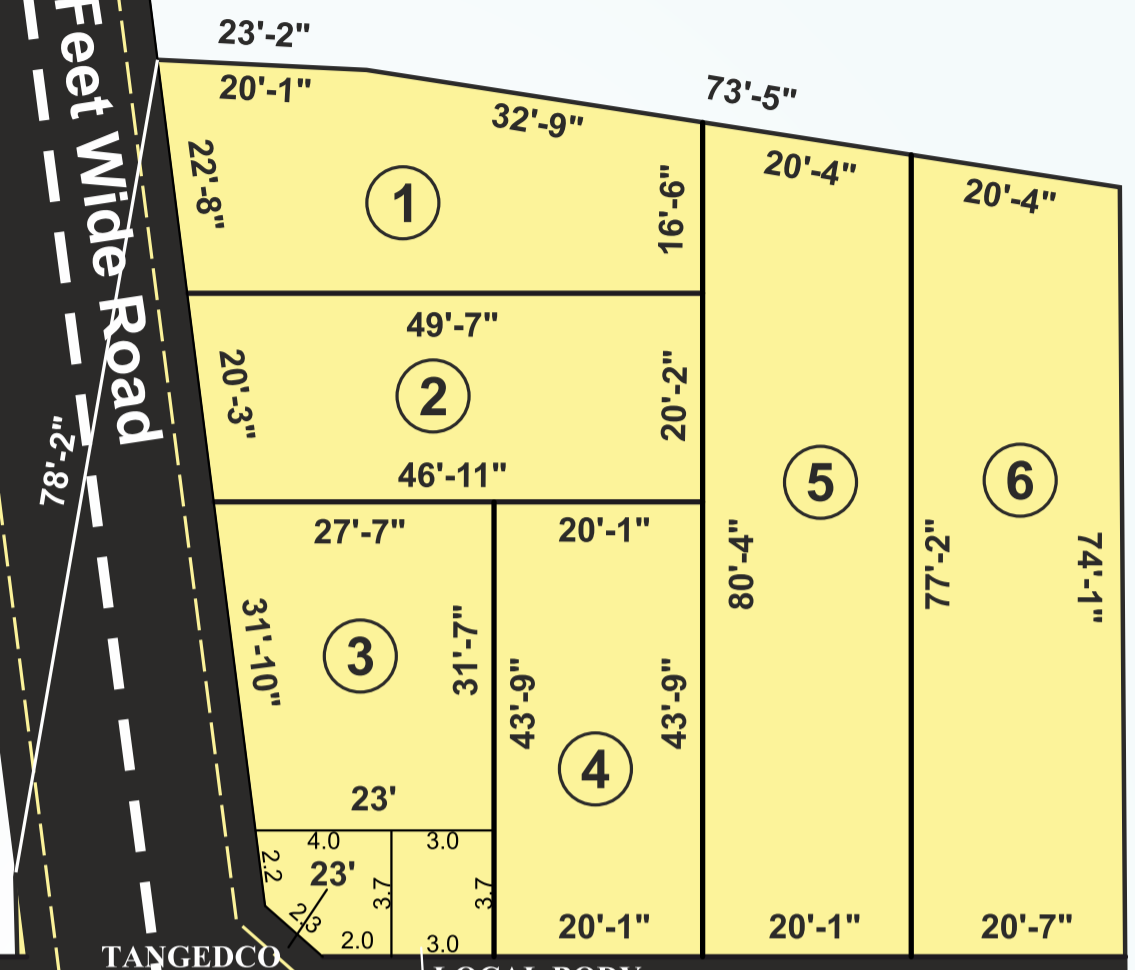

SURVEY NO : 724

[KKR Millinium City]

SURVEY NO : 733

[KKR Millinium City]

TANGEDCO LOCAL BODY

EXISTING

40 Feet Road

40 Feet Road

SURVEY NO : 733

[KKR Millinium City]